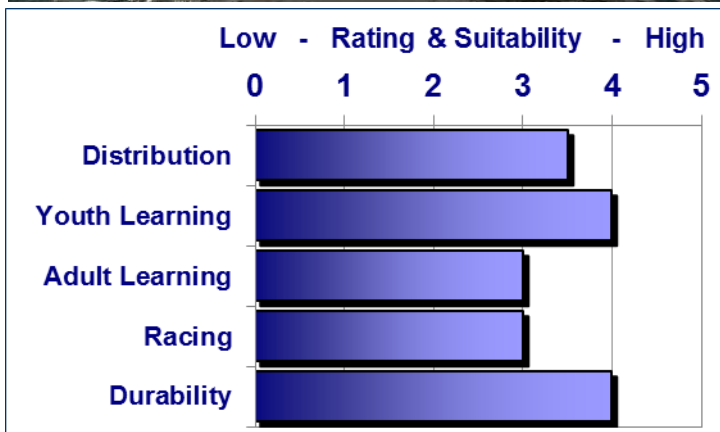

World Sailing Learn to Sail Boat Topaz Cat 12

The Topaz Cat 12 is a safe, simple and exciting catamaran which is ideal for introducing young sailors to Cat sailing. It is an extremely robust catamaran that has been designed specifically for two junior crew.

Technical Details:

Length – m	3.65
Beam – m	1.78
Hull weight - kg	85
Mainsail area – m ²	7.8
Jib area – m ²	1.20
Spinnaker area- m ²	7.00
Stayed rig	Yes
Trapeze	Yes
Hull construction	Rotomoulded Polyethylene
Safety features	Self-righting lines
Maximum Load	185 Kg
Safety assessment	Conforms to EU Recreational Directive 94/25/EC as amended by Directive 2003/33/EC